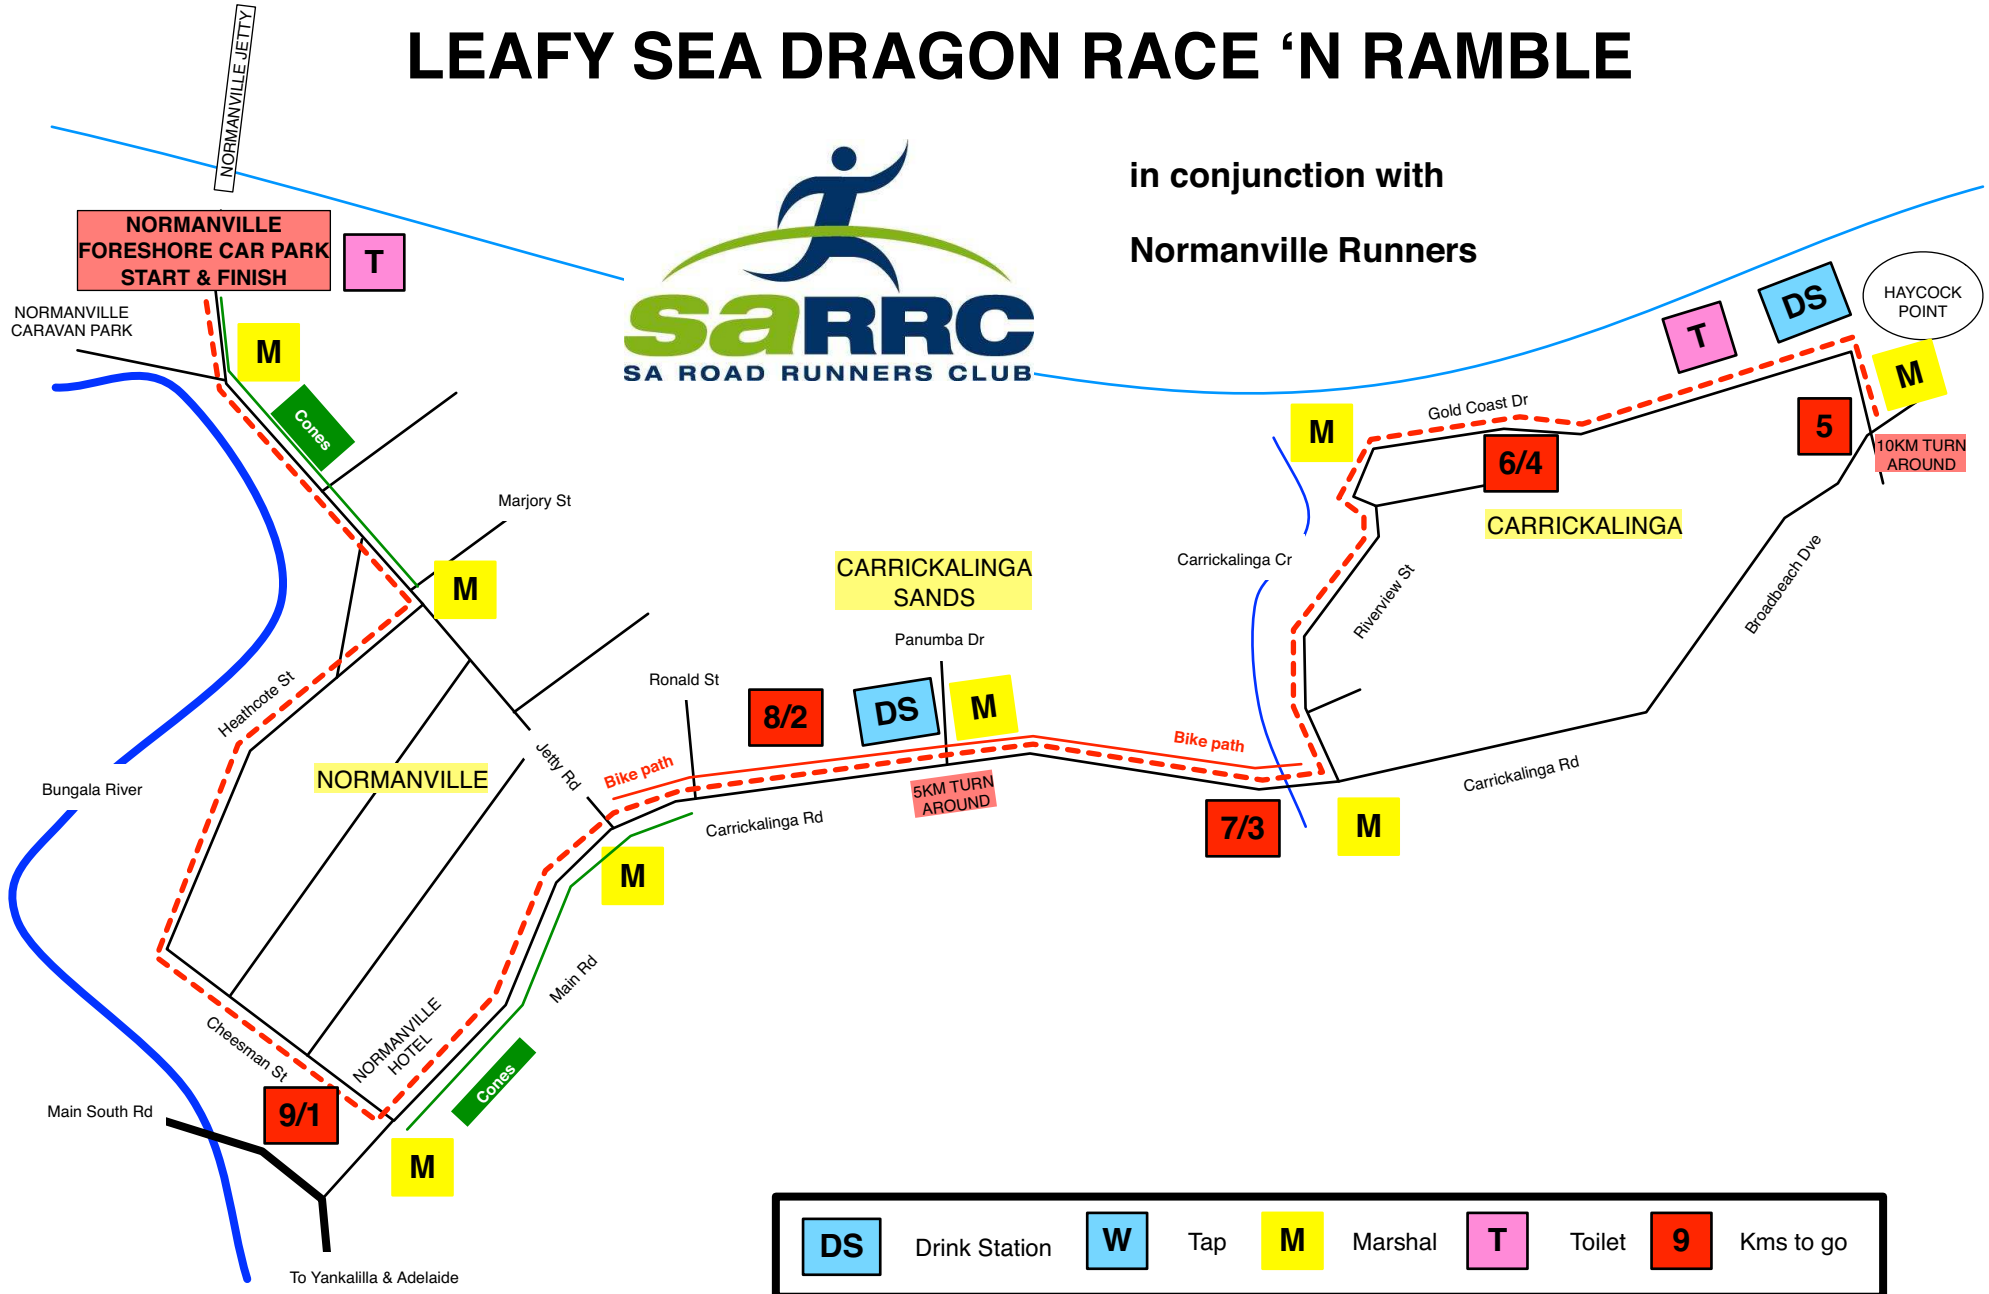

# LEAFY SEA DRAGON RACE 'N RAMBLE

in conjunction with  
Normanville Runners

<b>DS</b>	Drink Station	<b>W</b>	Tap	<b>M</b>	Marshal	<b>T</b>	Toilet	<b>9</b>	Kms to go
-----------	---------------	----------	-----	----------	---------	----------	--------	----------	-----------