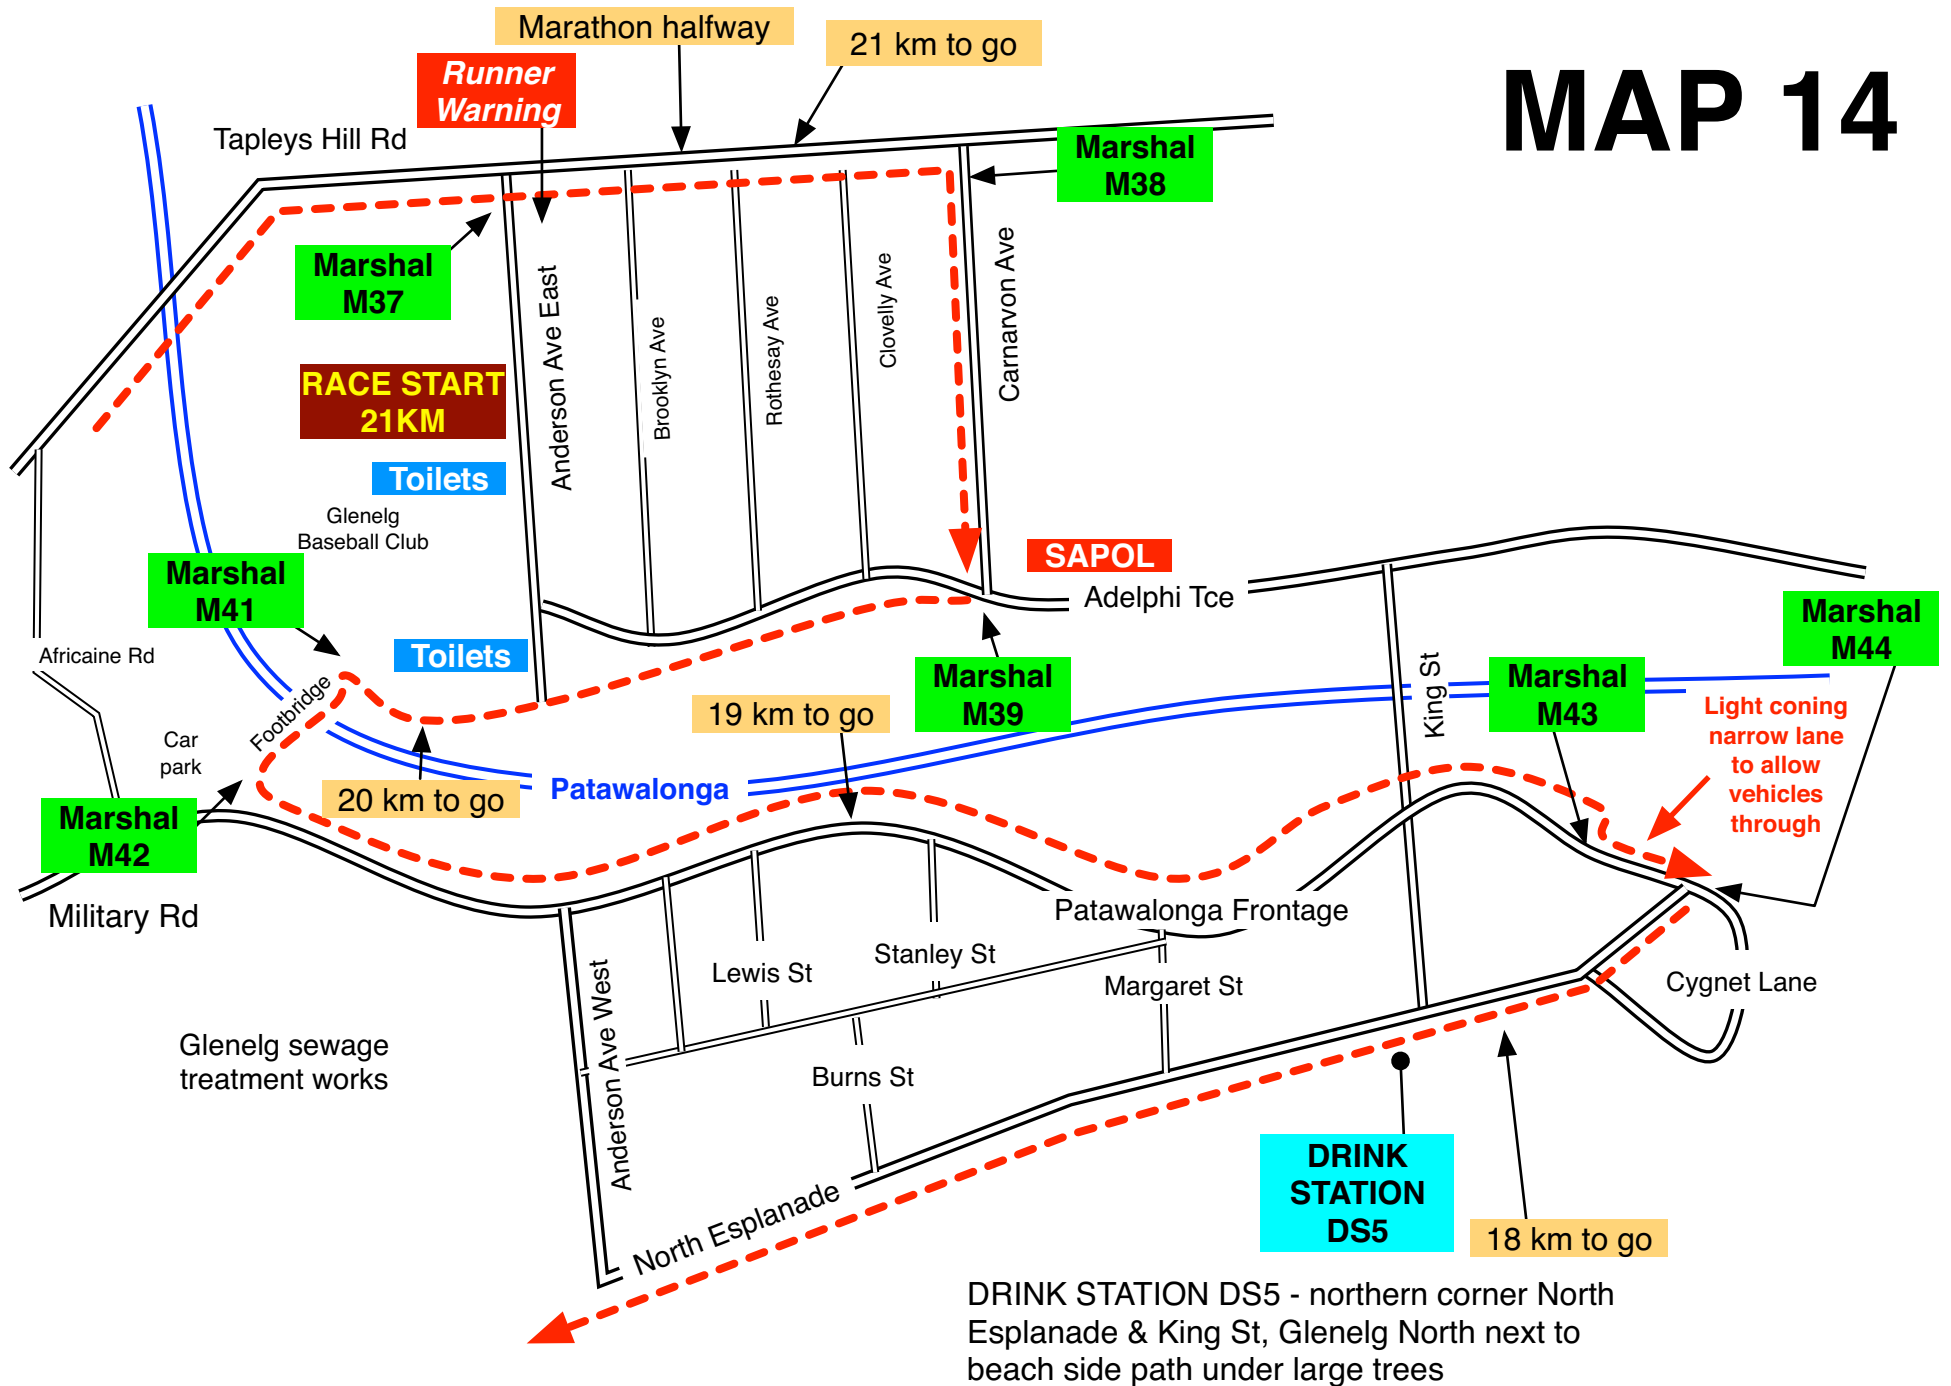

MAP 14

DRINK STATION DS5 - northern corner North Esplanade & King St, Glenelg North next to beach side path under large trees