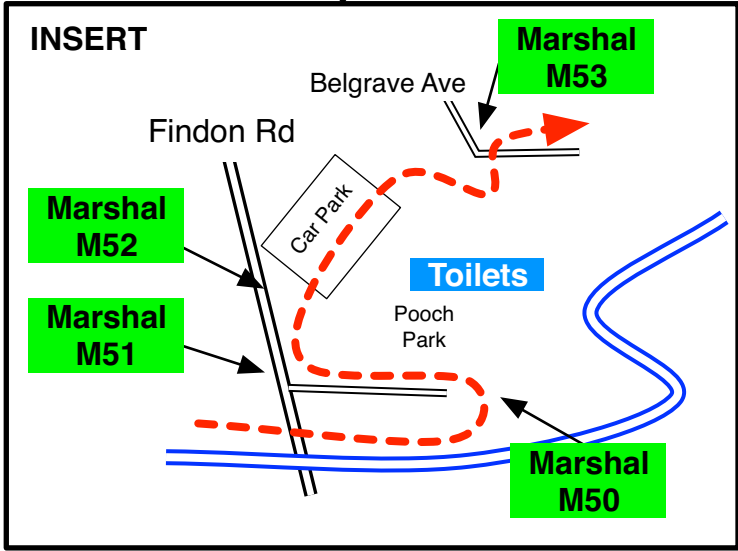

# MAP 16

DRINK STATION DS6 - in car park at entry to beach ramp at Henley Sailing Club - cnr Seaview & Burbridge Rds, West Beach

# MAP 17

# MAP 18

DRINK STATION DS7 - corner of Motley Ave & Riverway Place, Fulham Gardens