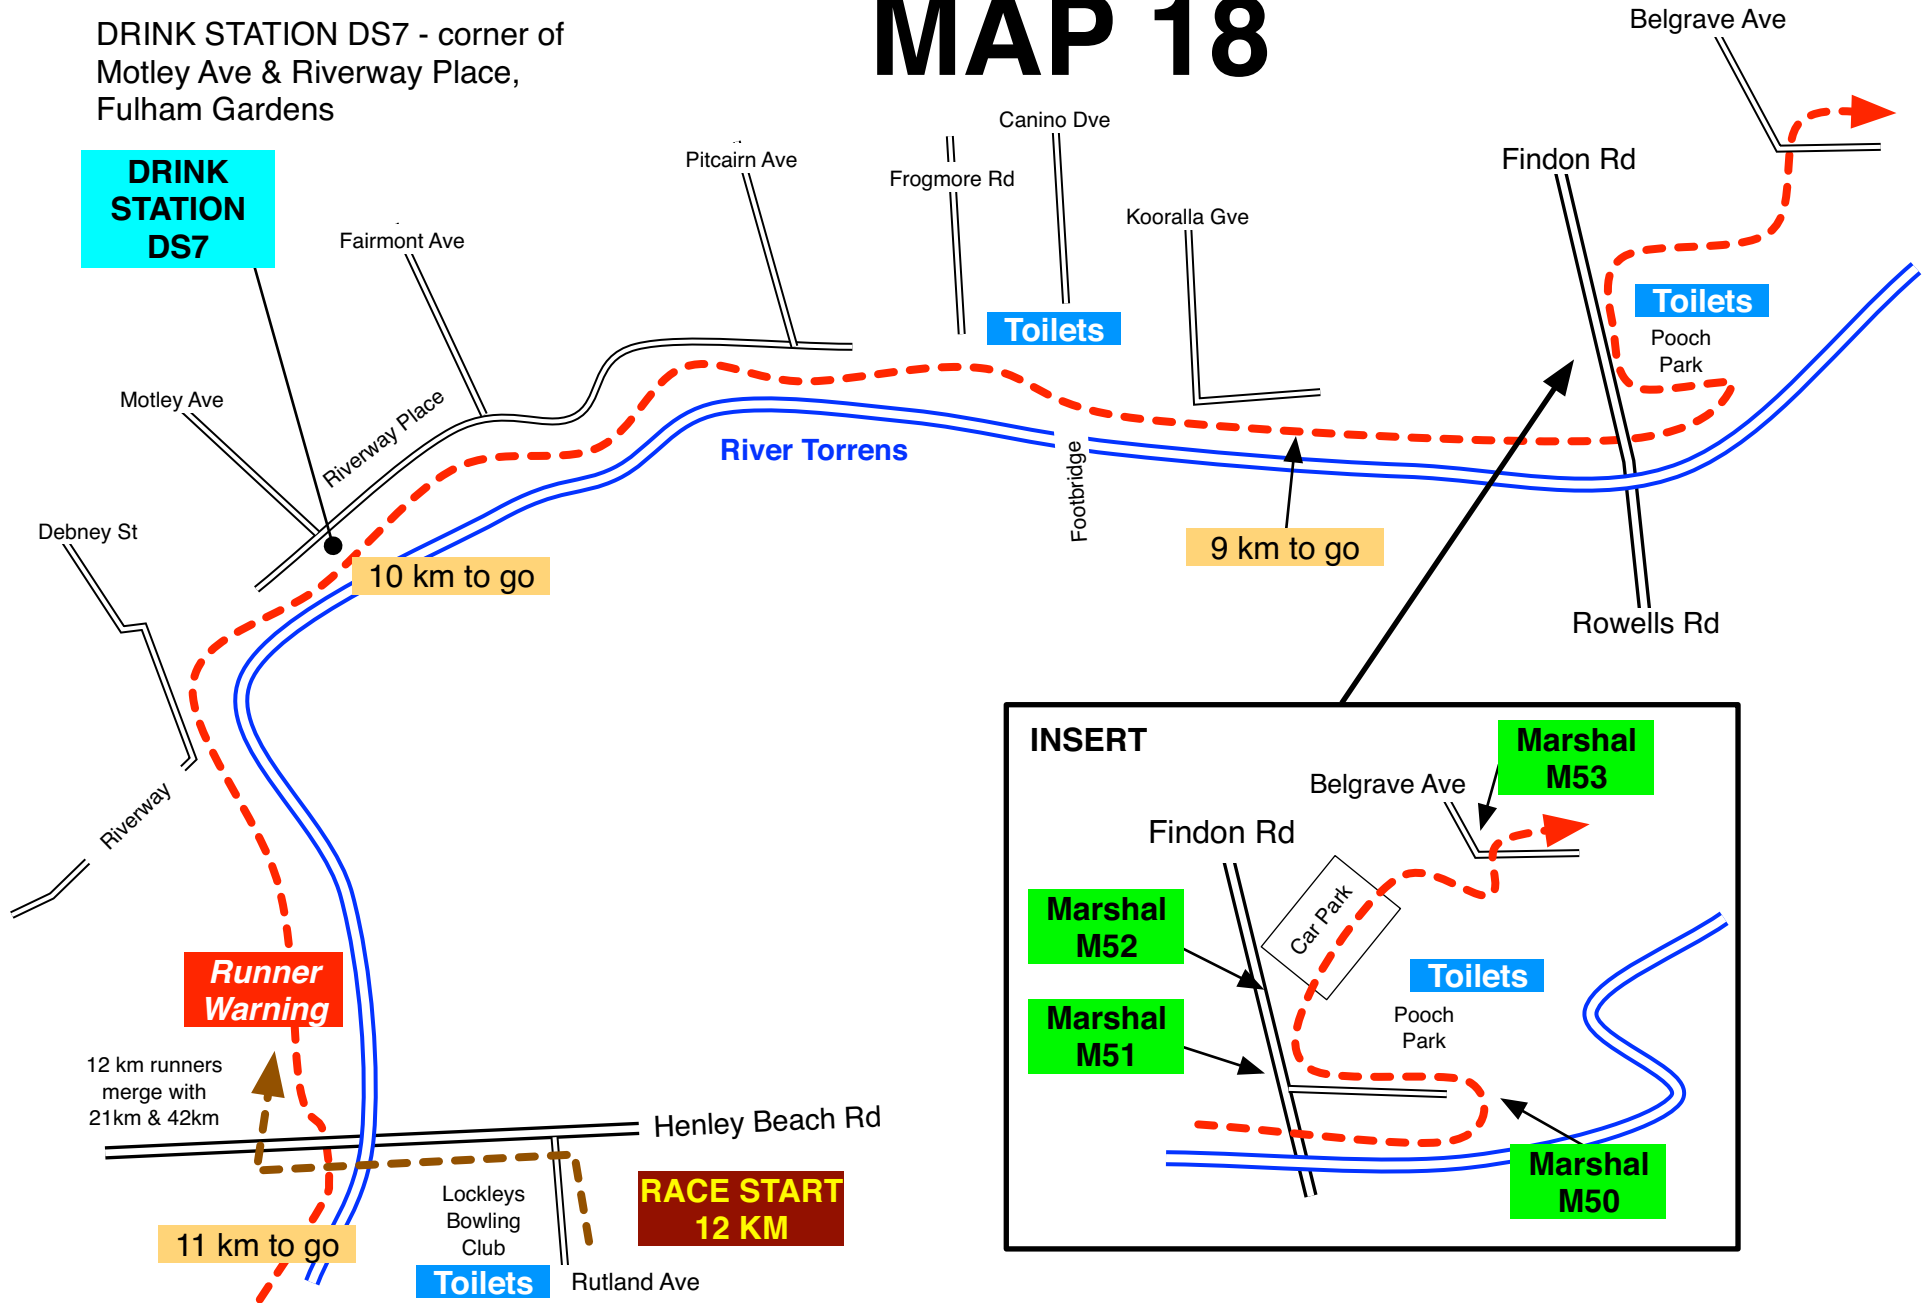

# MAP 16

DRINK STATION DS6 - in car park at entry to beach ramp at Henley Sailing Club - cnr Seaview & Burbridge Rds, West Beach

# MAP 17

# MAP 18

DRINK STATION DS7 - corner of Motley Ave & Riverway Place, Fulham Gardens

**Toilets**

6 km to go

4 km to go

River Torrens

SOUTHWARK  
BREWERY