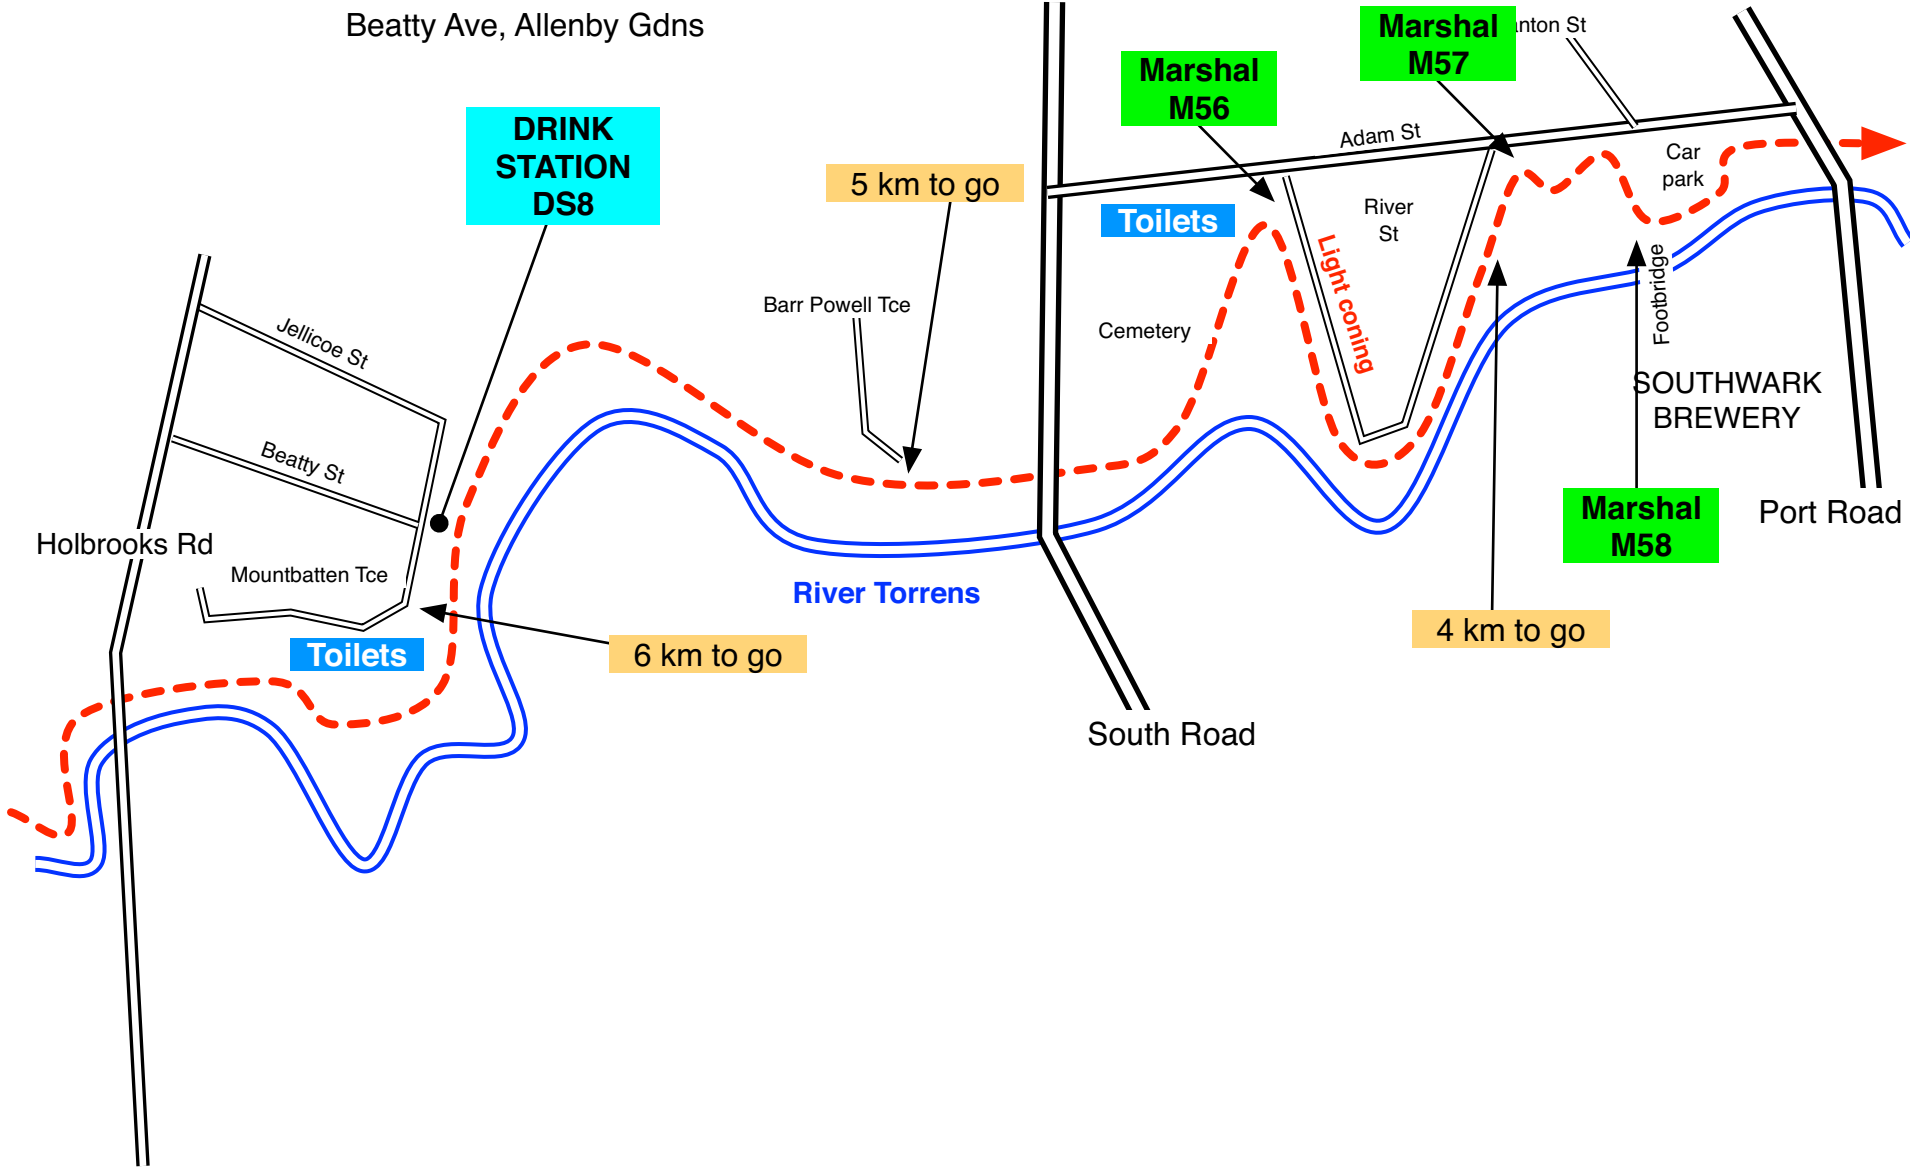

MAP 21

DRINK STATION DS8 -
Cnr Mountbatten Tce &
Beatty Ave, Allenby Gdns

**DRINK
STATION
DS8**

5 km to go

**Marshal
M56**

Toilets

**Marshal
M57**

**Marshal
M58**

Toilets

6 km to go

4 km to go

River Torrens

SOUTHWARK
BREWERY