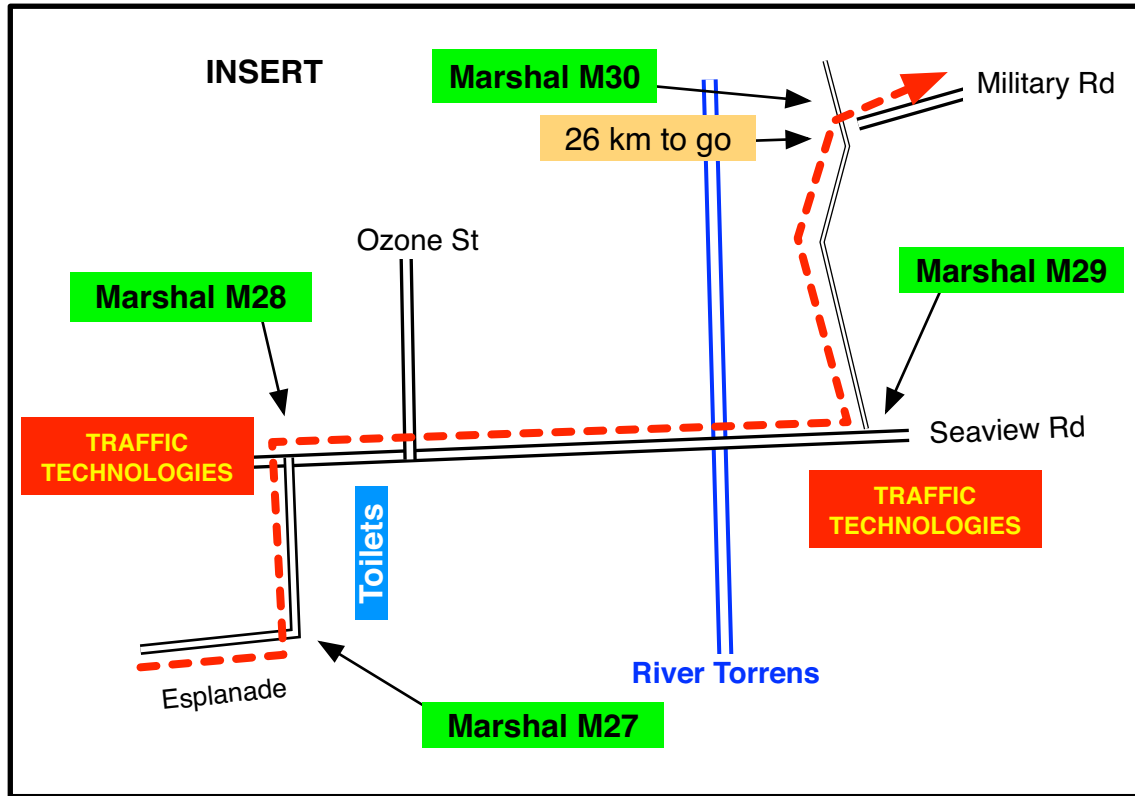

# MAP 7

# MAP 10

**DRINK STATION DS3** -at northern end of car park accessible only from South St, Henley Beach. Located at southern end of Henley Square adjacent to Henley Surf Life Saving Club.