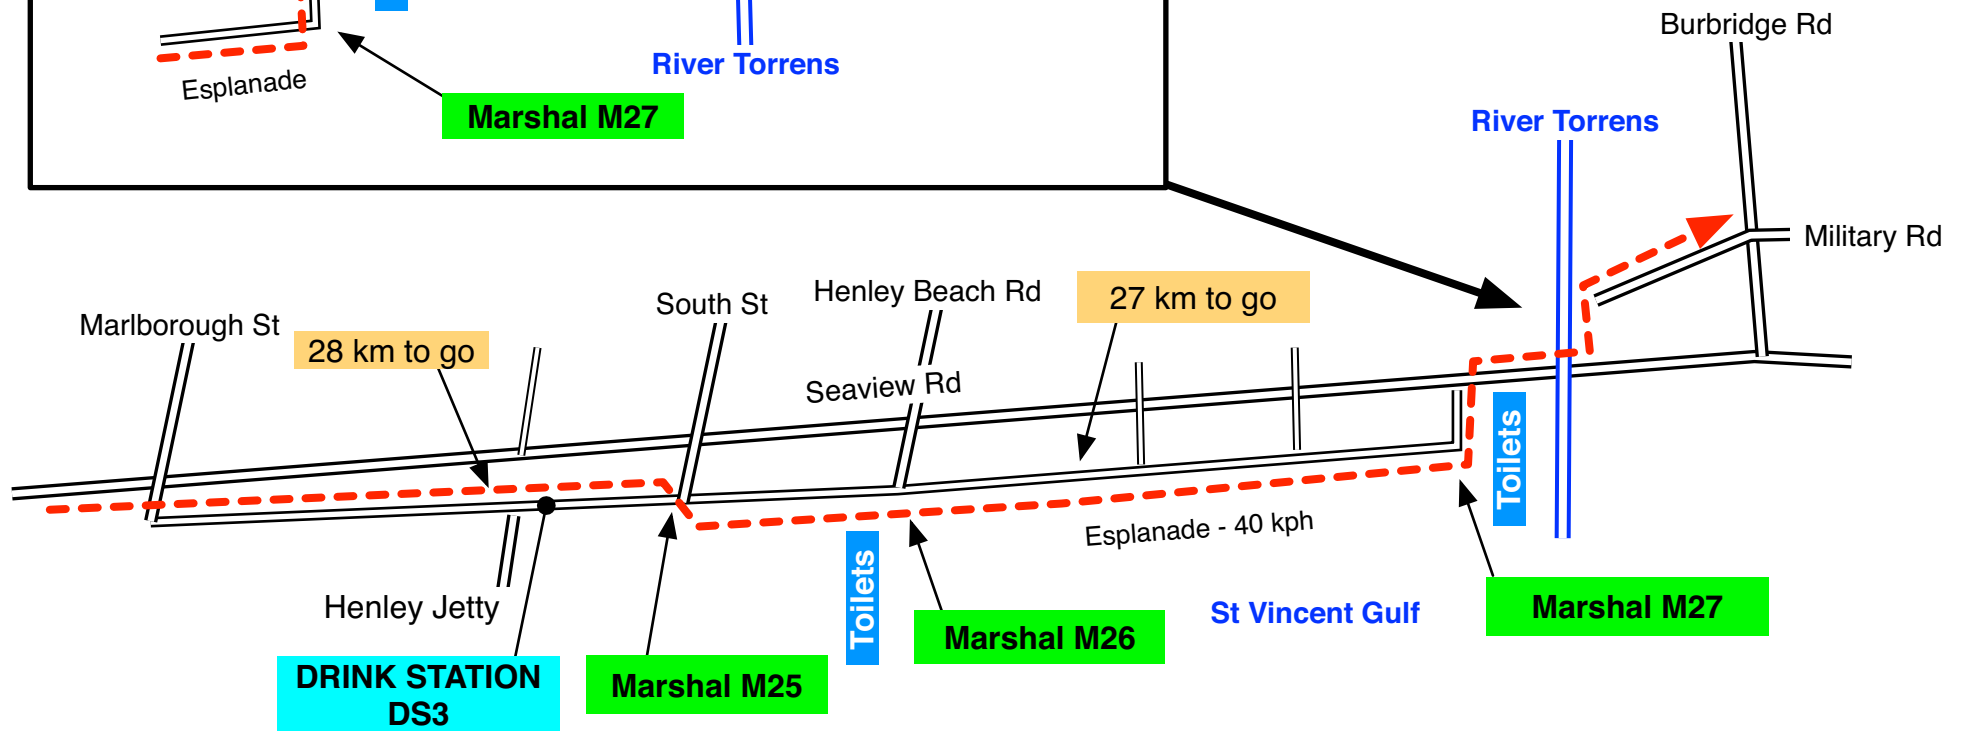

# MAP 7

# MAP 10

**DRINK STATION DS3** -at northern end of car park accessible only from South St, Henley Beach. Located at southern end of Henley Square adjacent to Henley Surf Life Saving Club.