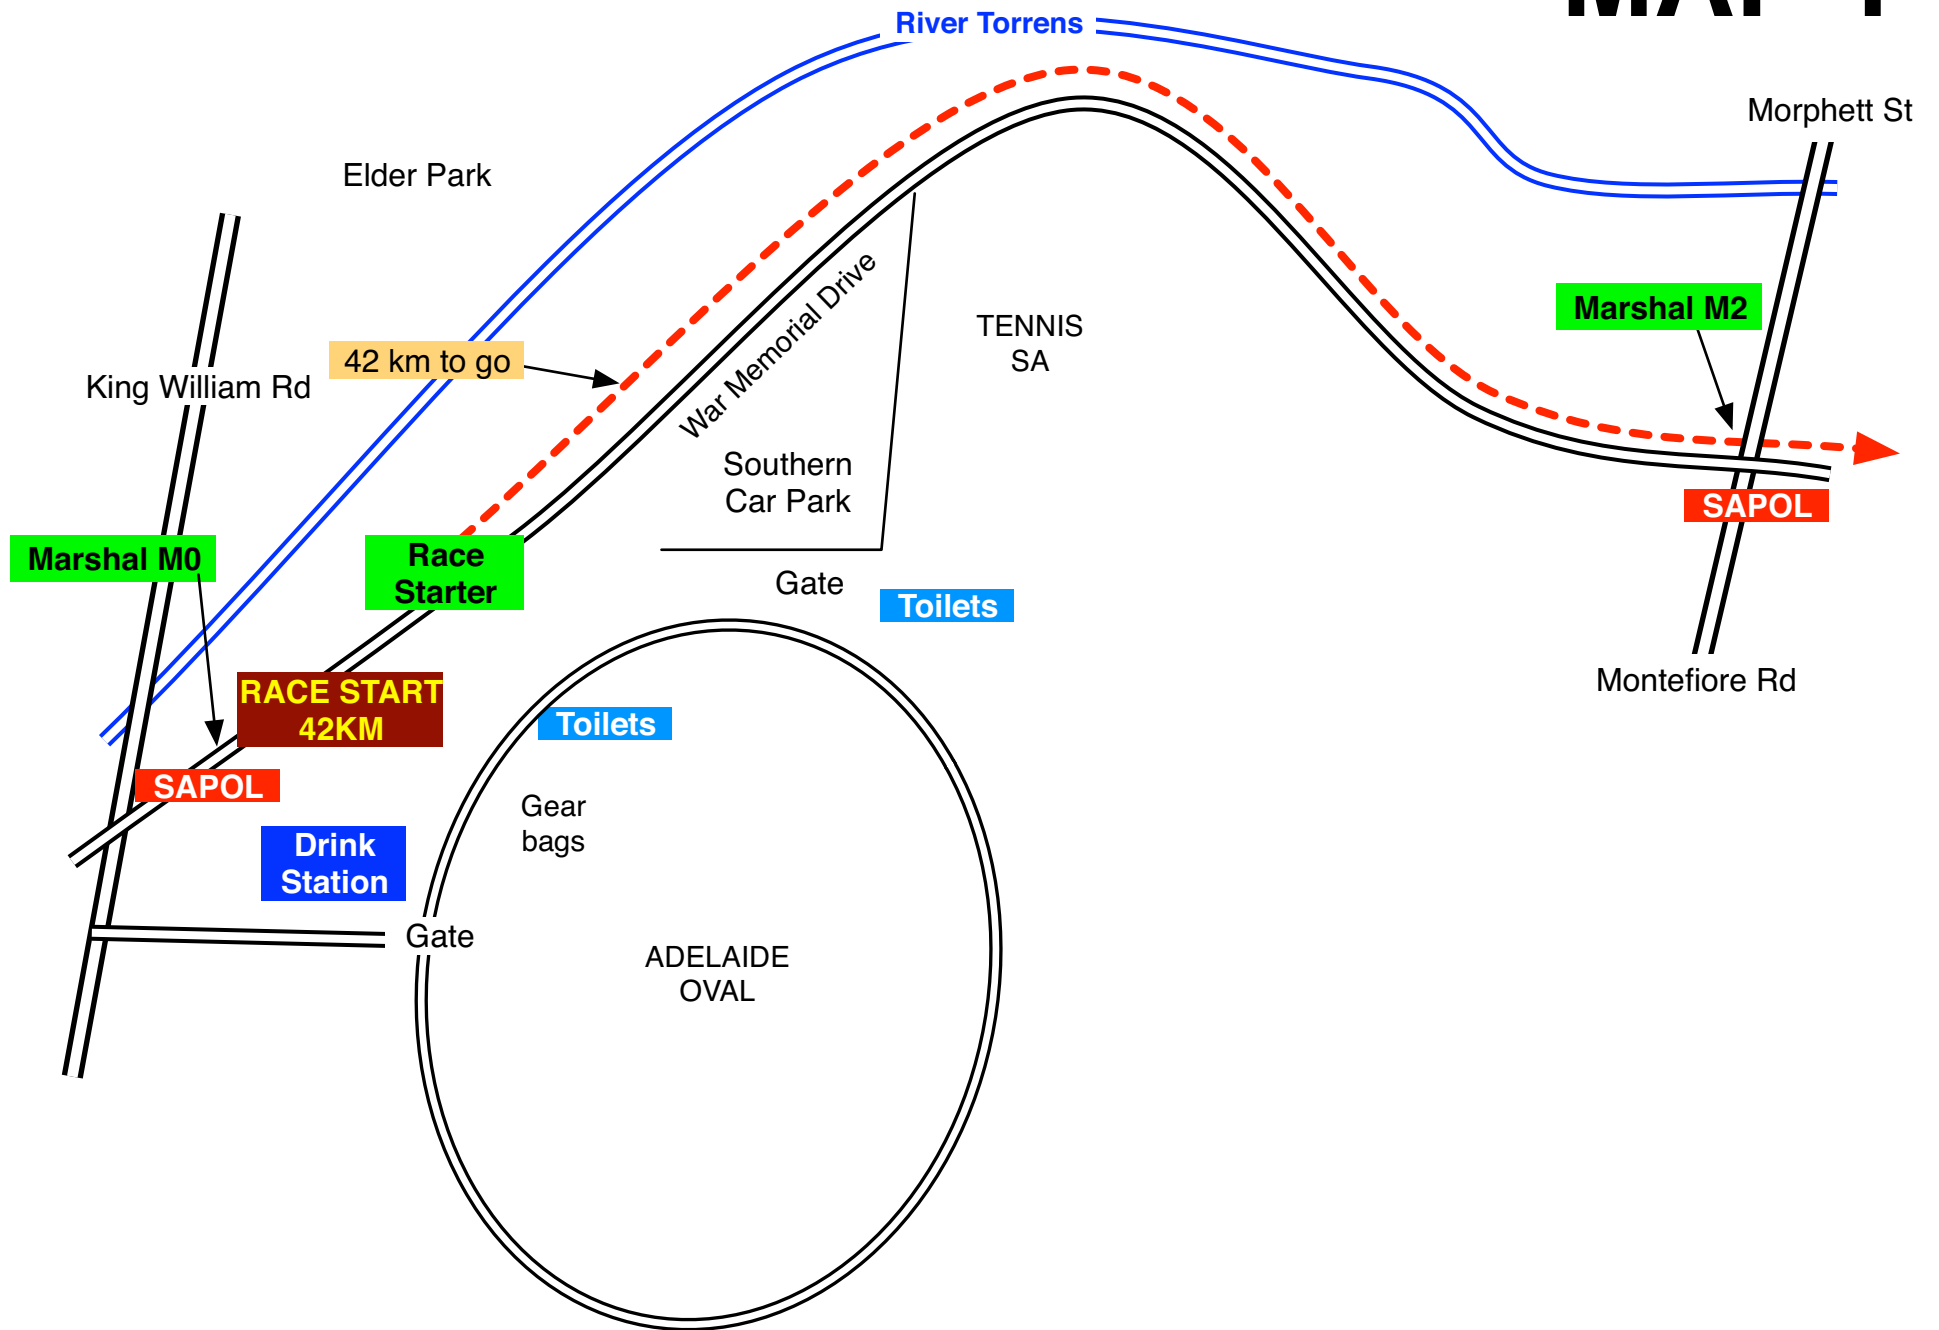

# MAP 1

# MAP 10

**DRINK STATION DS3** -at northern end of car park accessible only from South St, Henley Beach. Located at southern end of Henley Square adjacent to Henley Surf Life Saving Club.

# MAP 16

DRINK STATION DS6 - in car park at entry to beach ramp at Henley Sailing Club - cnr Seaview & Burbridge Rds, West Beach

**Toilets**

6 km to go

4 km to go

River Torrens

SOUTHWARK  
BREWERY