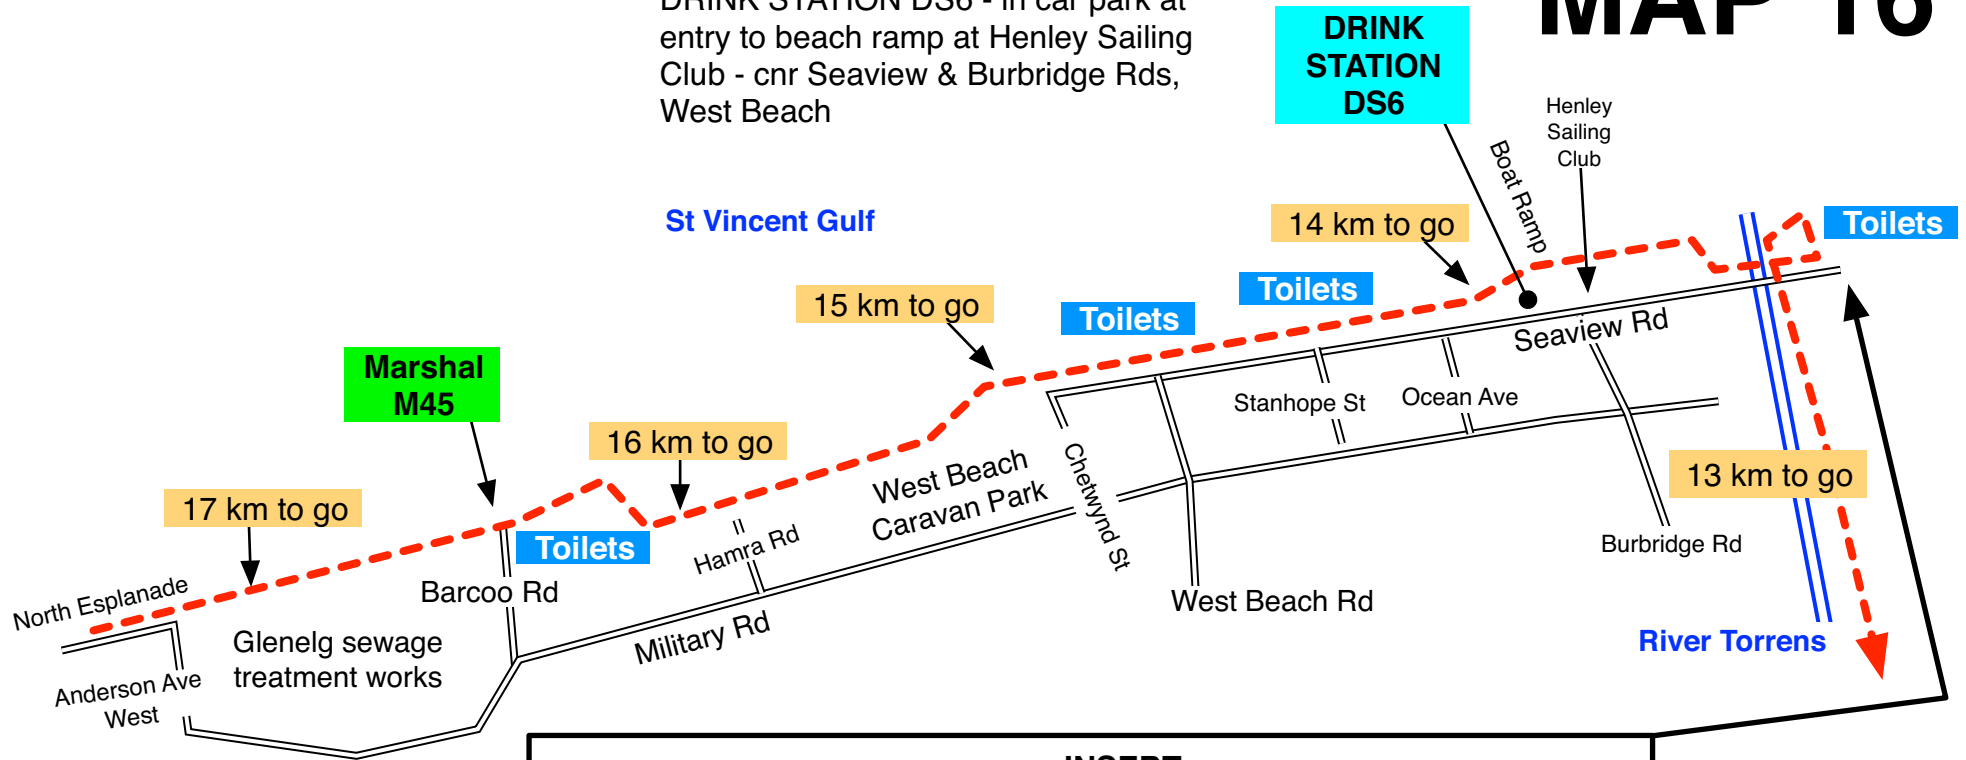

# MAP 14

DRINK STATION DS5 - northern corner North Esplanade & King St, Glenelg North next to beach side path under large trees

# MAP 16

DRINK STATION DS6 - in car park at entry to beach ramp at Henley Sailing Club - cnr Seaview & Burbridge Rds, West Beach

# MAP 18

DRINK STATION DS7 - corner of Motley Ave & Riverway Place, Fulham Gardens

**Toilets**

6 km to go

4 km to go

River Torrens

SOUTHWARK  
BREWERY