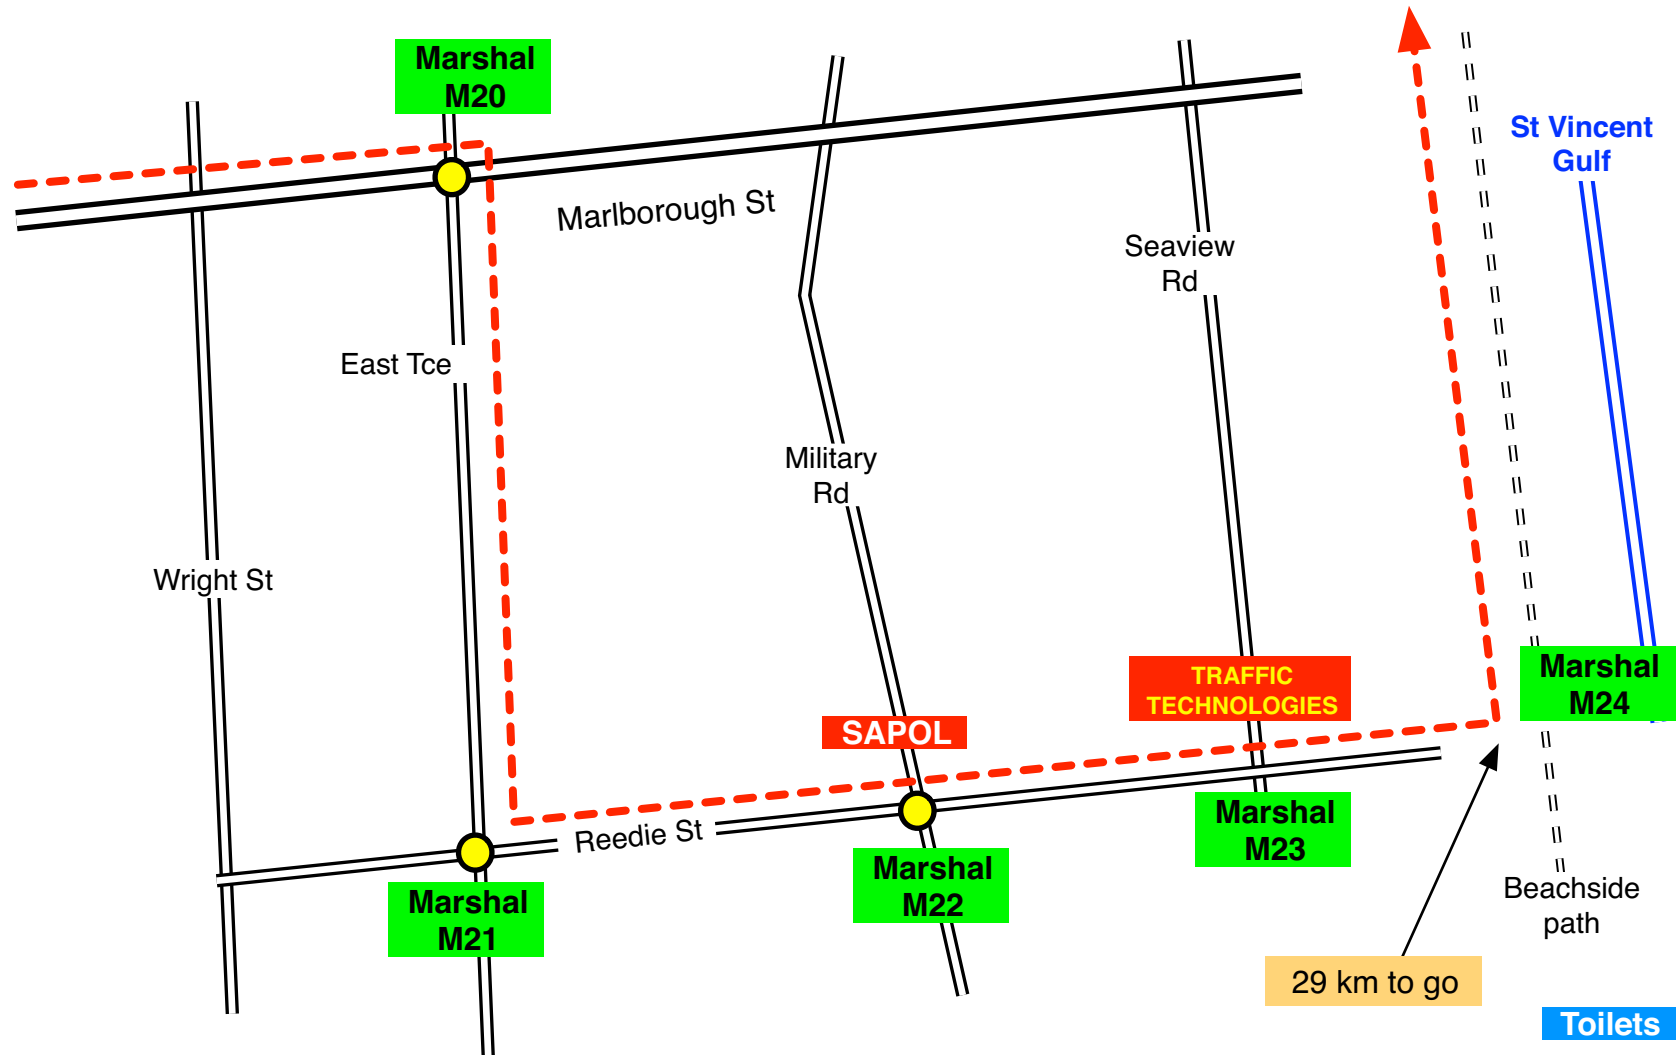

# MAP 6

# MAP 10

**DRINK STATION DS3** -at northern end of car park accessible only from South St, Henley Beach. Located at southern end of Henley Square adjacent to Henley Surf Life Saving Club.

# MAP 18

DRINK STATION DS7 - corner of Motley Ave & Riverway Place, Fulham Gardens

**Toilets**

6 km to go

4 km to go

River Torrens

SOUTHWARK  
BREWERY