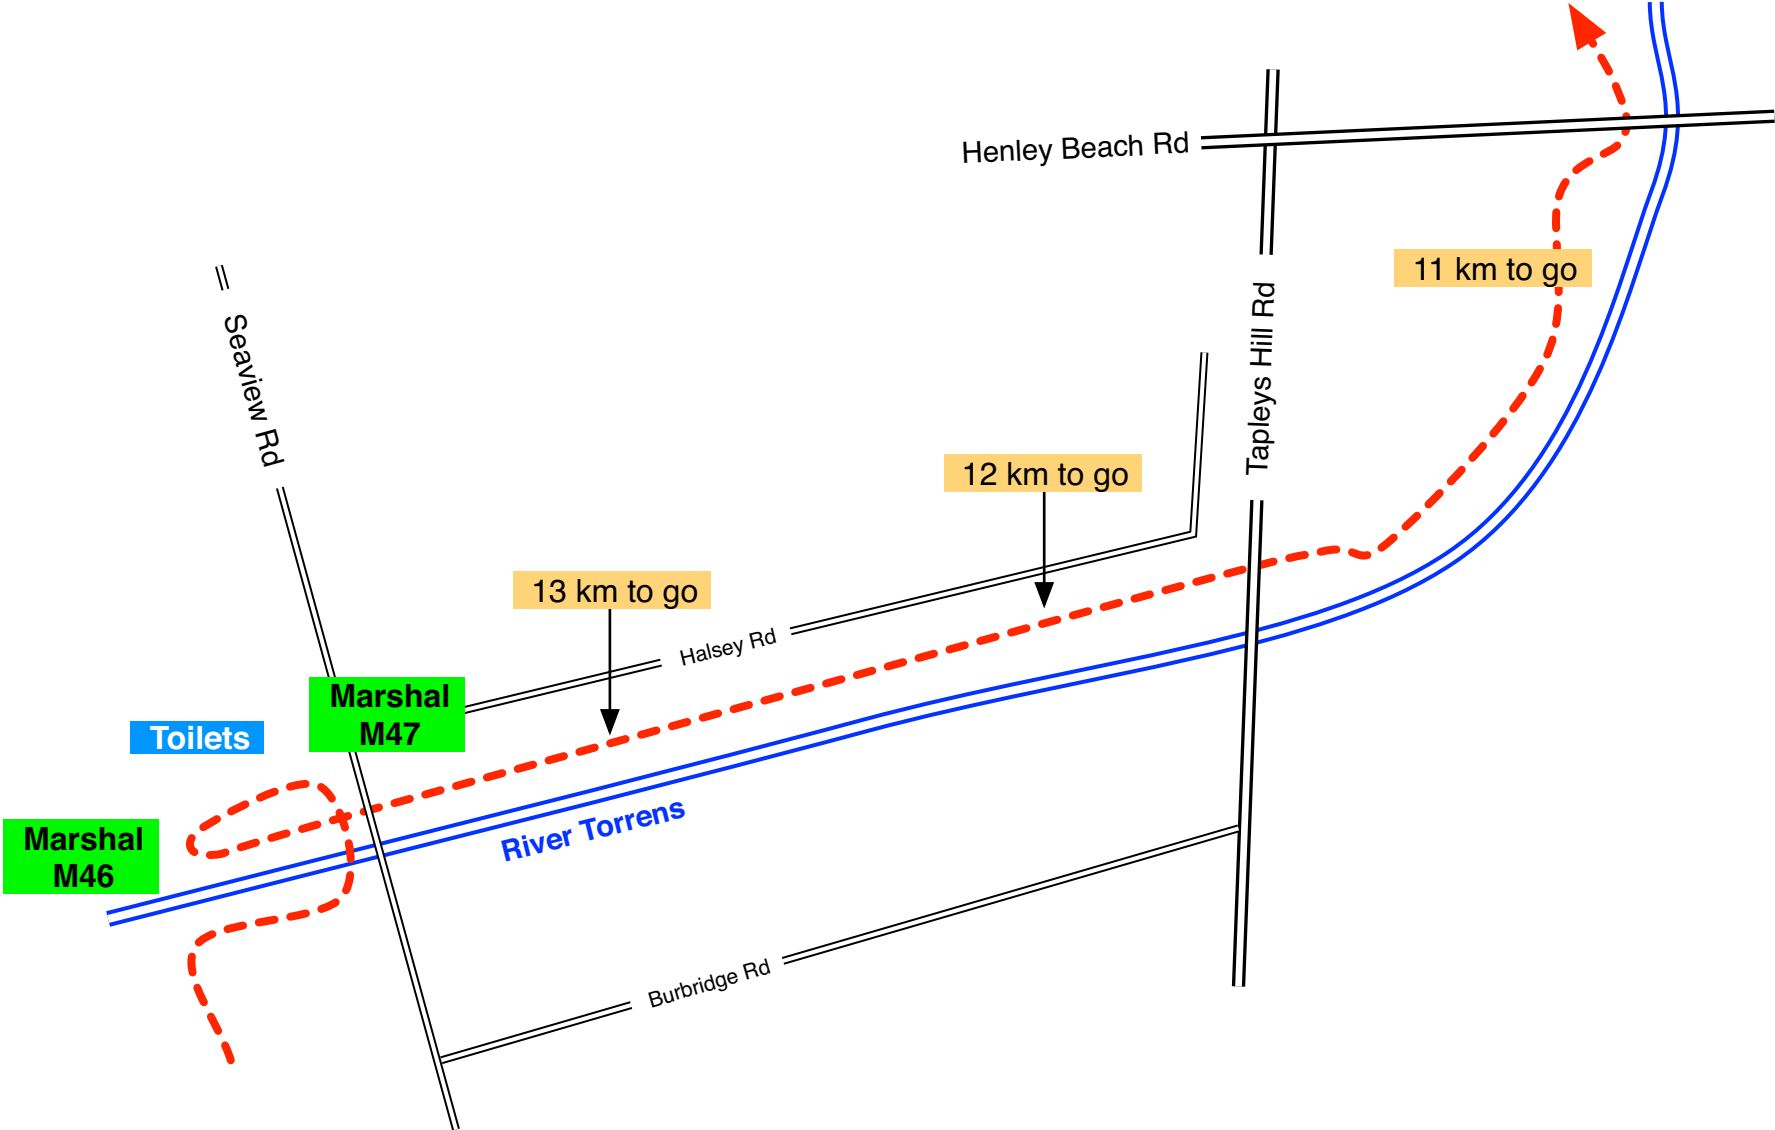

# 21 km race start

# MAP 15

# MAP 16

DRINK STATION DS6 - in car park at entry to beach ramp at Henley Sailing Club - cnr Seaview & Burbridge Rds, West Beach

# MAP 18

DRINK STATION DS7 - corner of Motley Ave & Riverway Place, Fulham Gardens