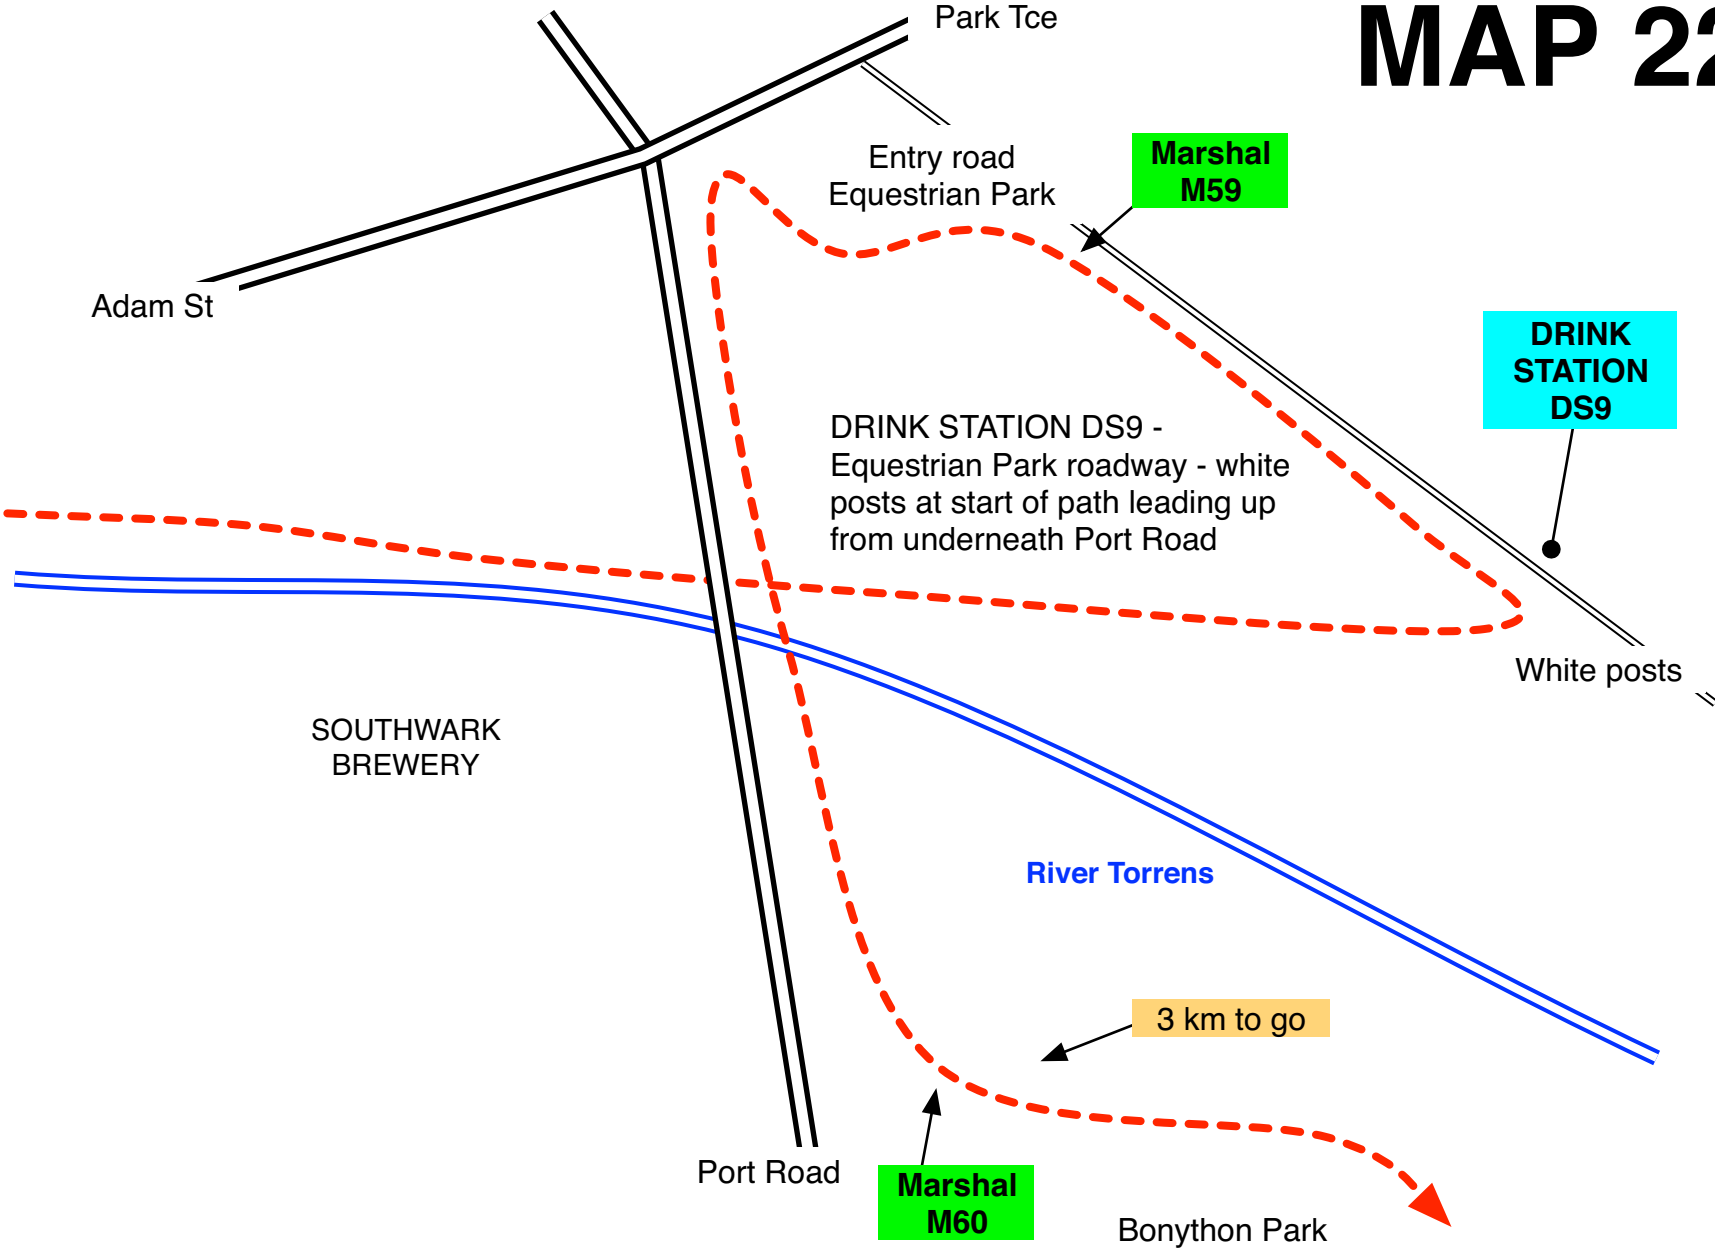

# MAP 18

DRINK STATION DS7 - corner of Motley Ave & Riverway Place, Fulham Gardens

# MAP 21

DRINK STATION DS8 -  
Cnr Mountbatten Tce &  
Beatty Ave, Allenby Gdns

**DRINK  
STATION  
DS8**

5 km to go

**Marshal  
M56**

**Toilets**

**Marshal  
M57**

**Marshal  
M58**

**Toilets**

6 km to go

4 km to go

River Torrens

SOUTHWARK  
BREWERY

# MAP 22