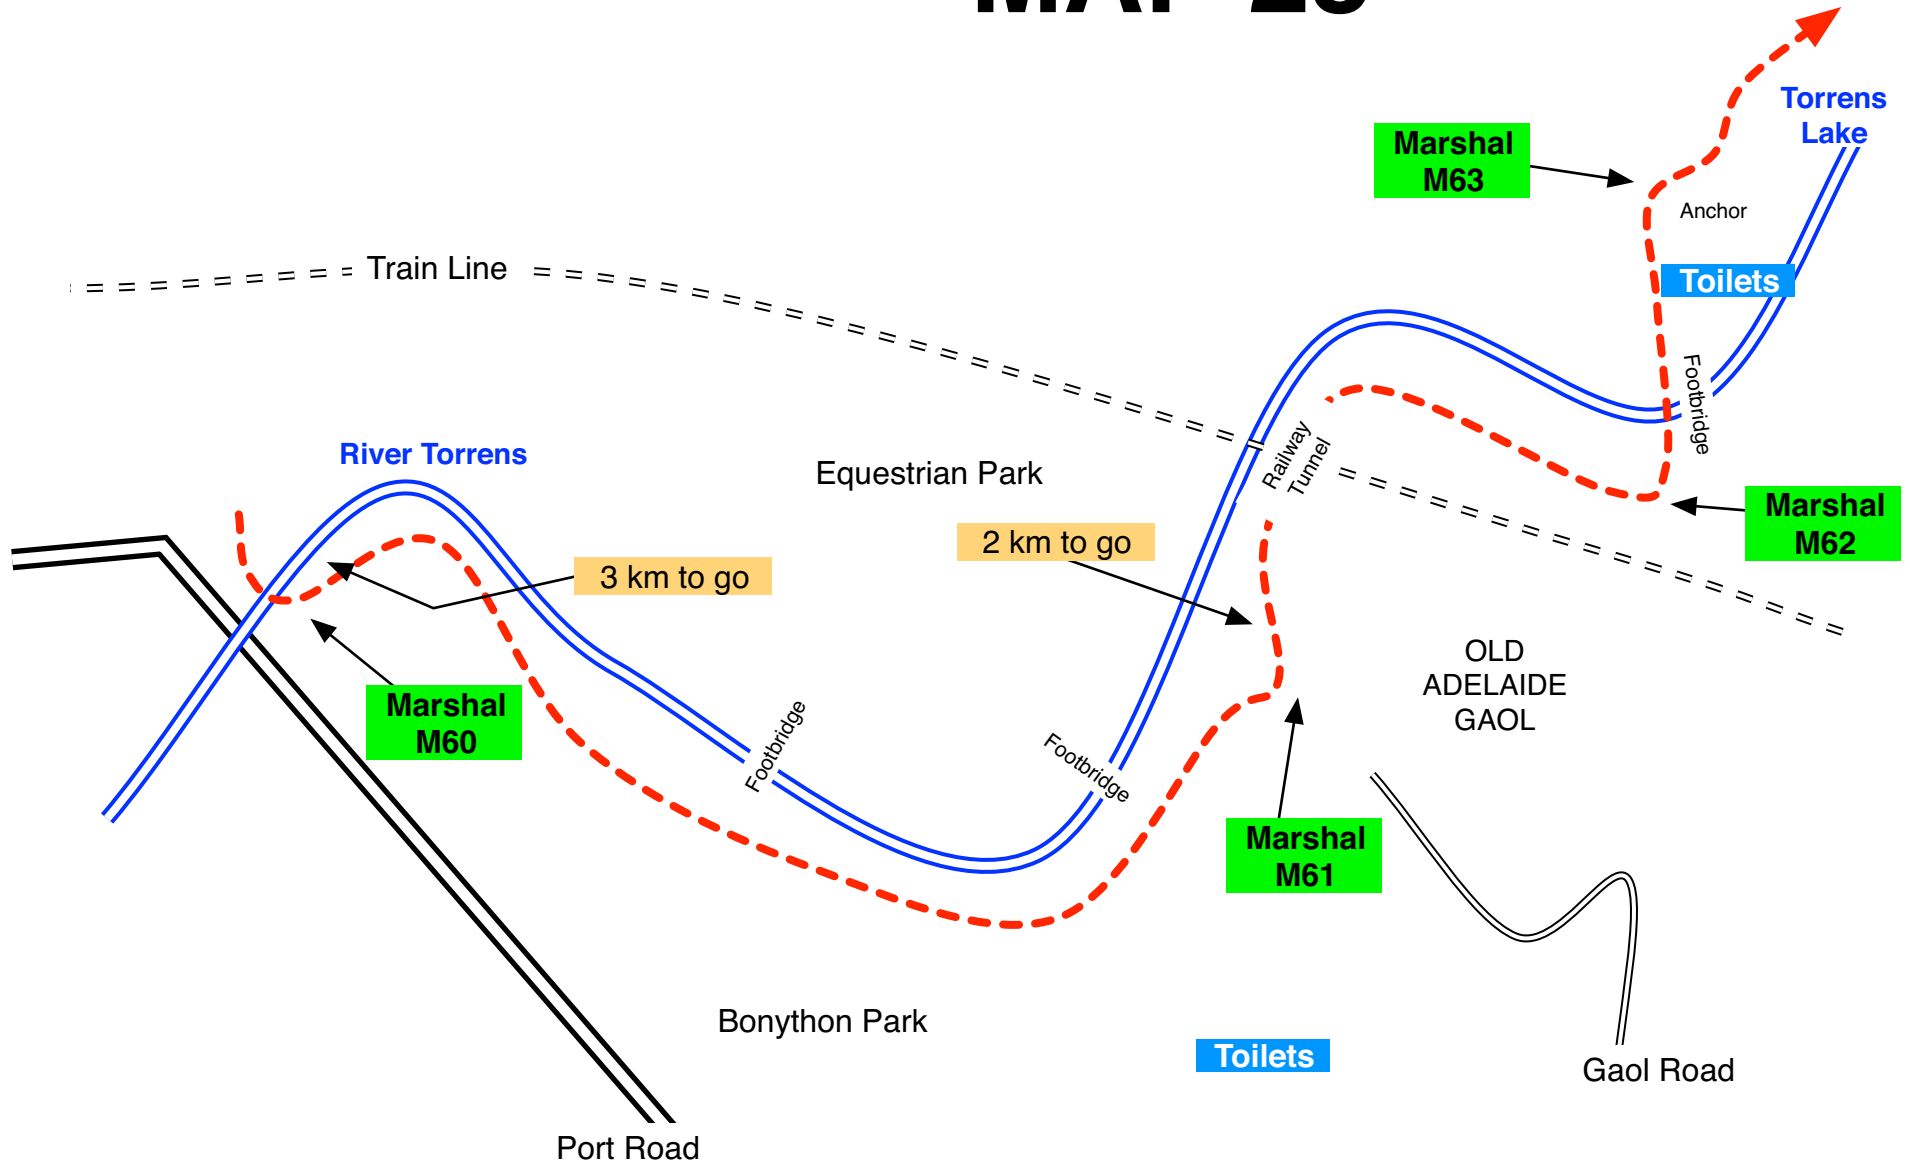

# MAP 21

DRINK STATION DS8 -  
Cnr Mountbatten Tce &  
Beatty Ave, Allenby Gdns

**DRINK  
STATION  
DS8**

5 km to go

**Marshal  
M56**

**Toilets**

**Marshal  
M57**

**Marshal  
M58**

**Toilets**

6 km to go

4 km to go

River Torrens

SOUTHWARK  
BREWERY

# MAP 22

# MAP 23