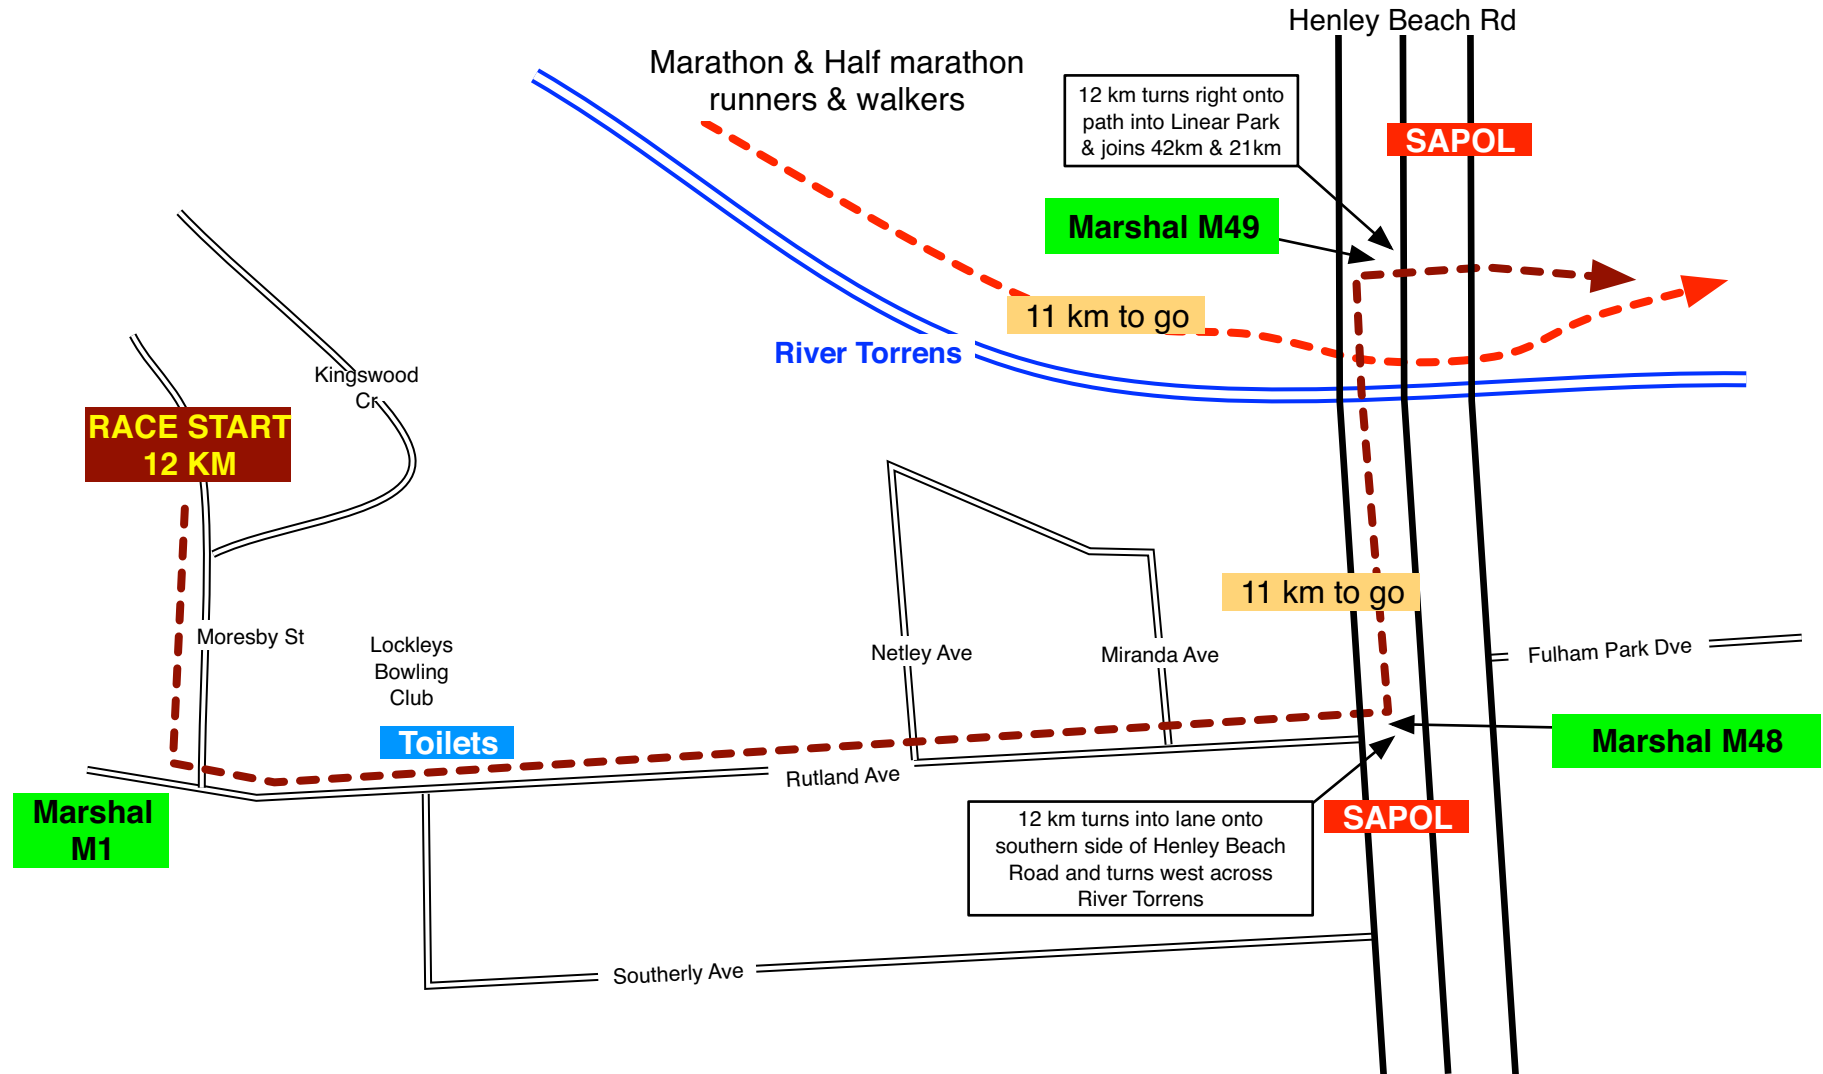

12 km Race Start

MAP 19