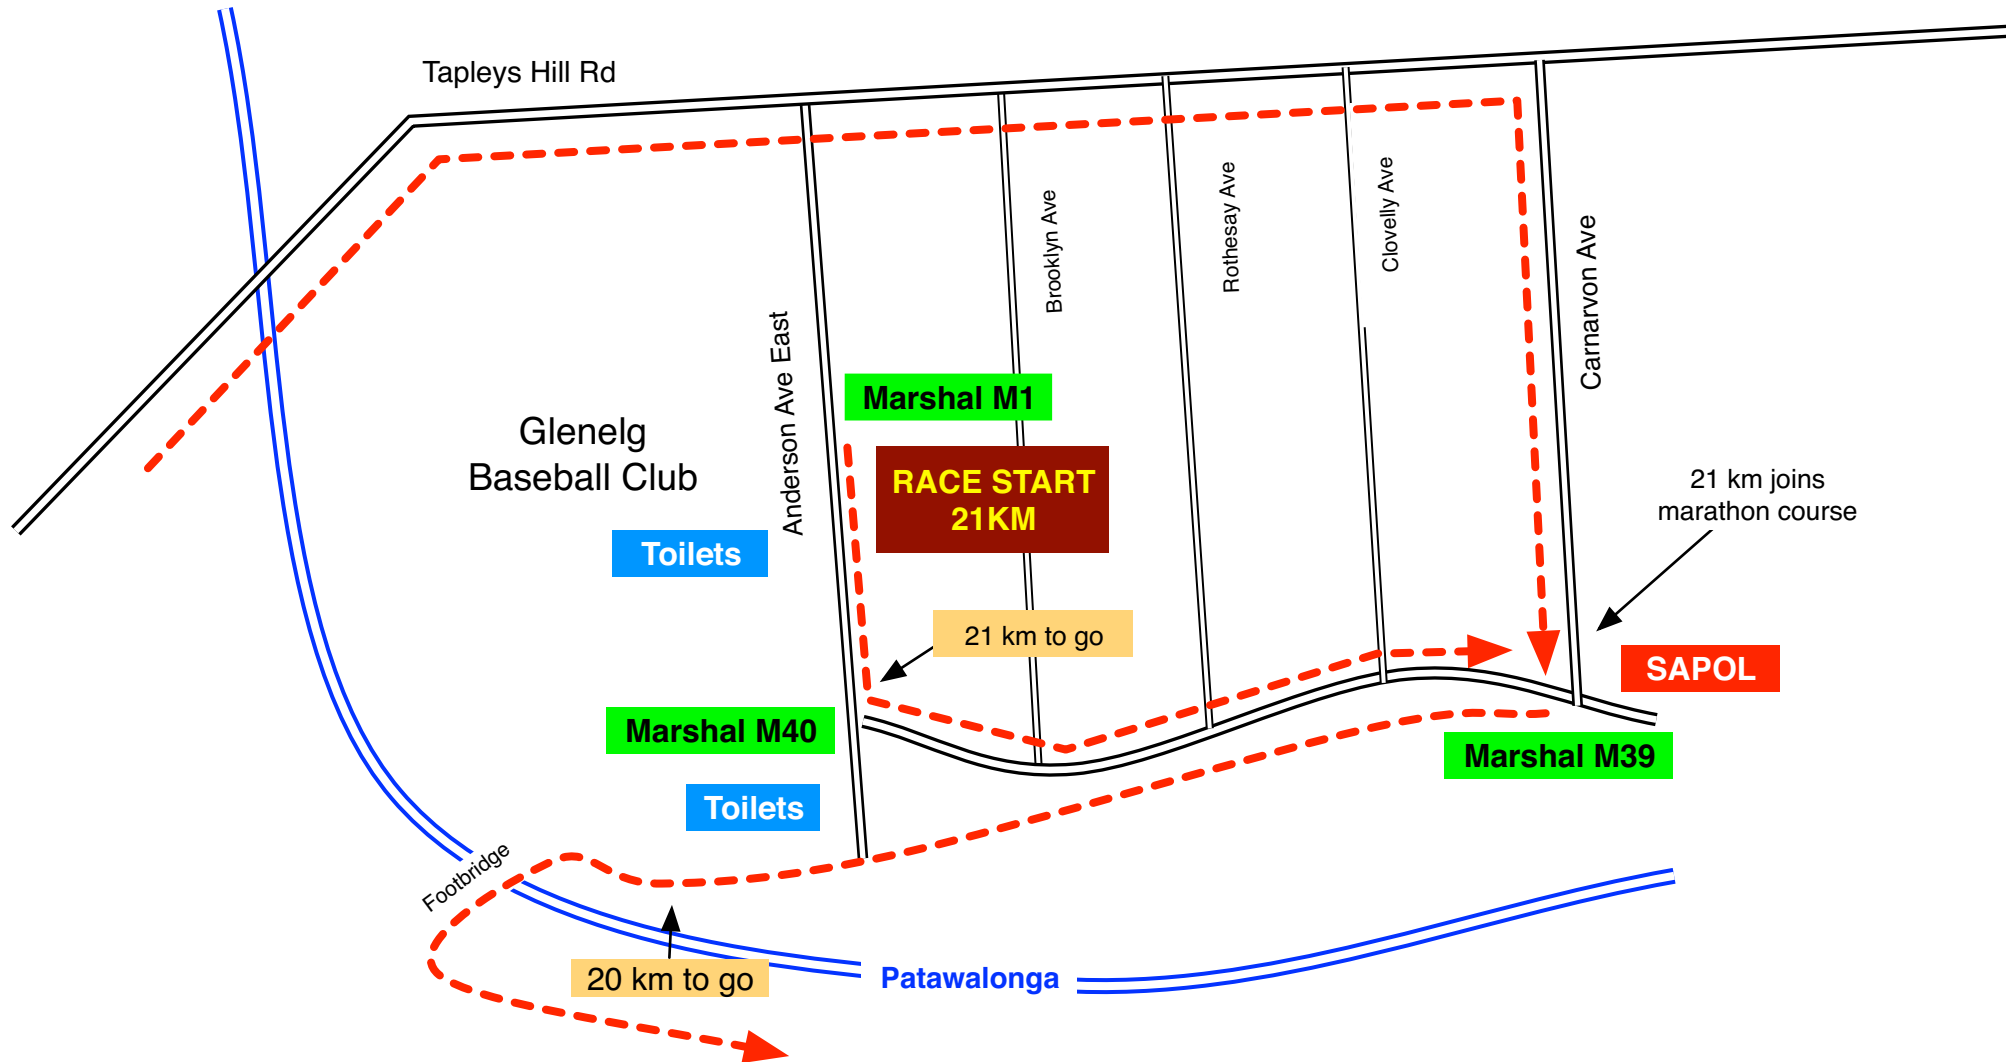

21 km race start

MAP 15