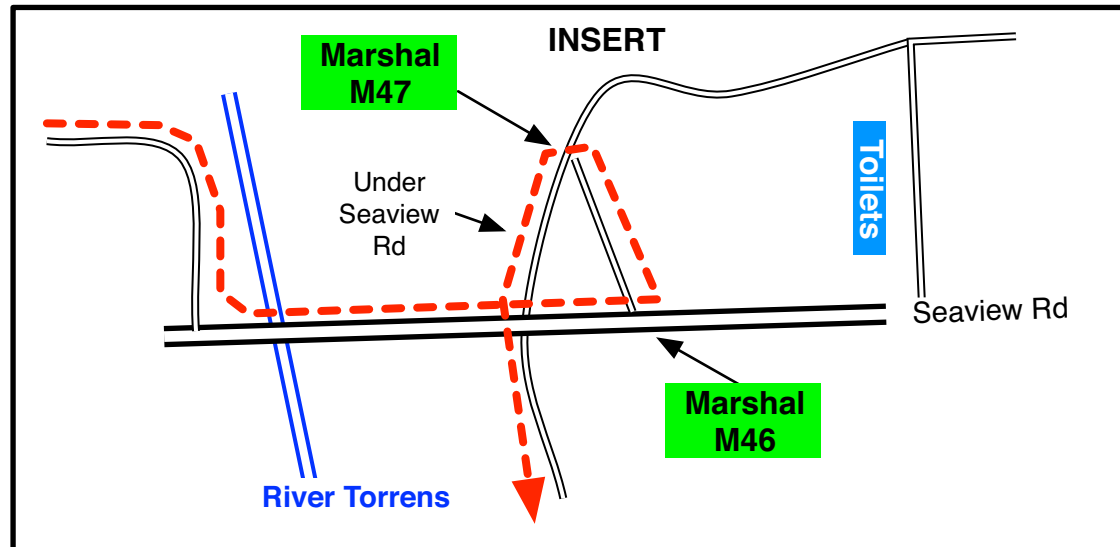

MAP 16

DRINK STATION DS6 - in car park at entry to beach ramp at Henley Sailing Club - cnr Seaview & Burbridge Rds, West Beach