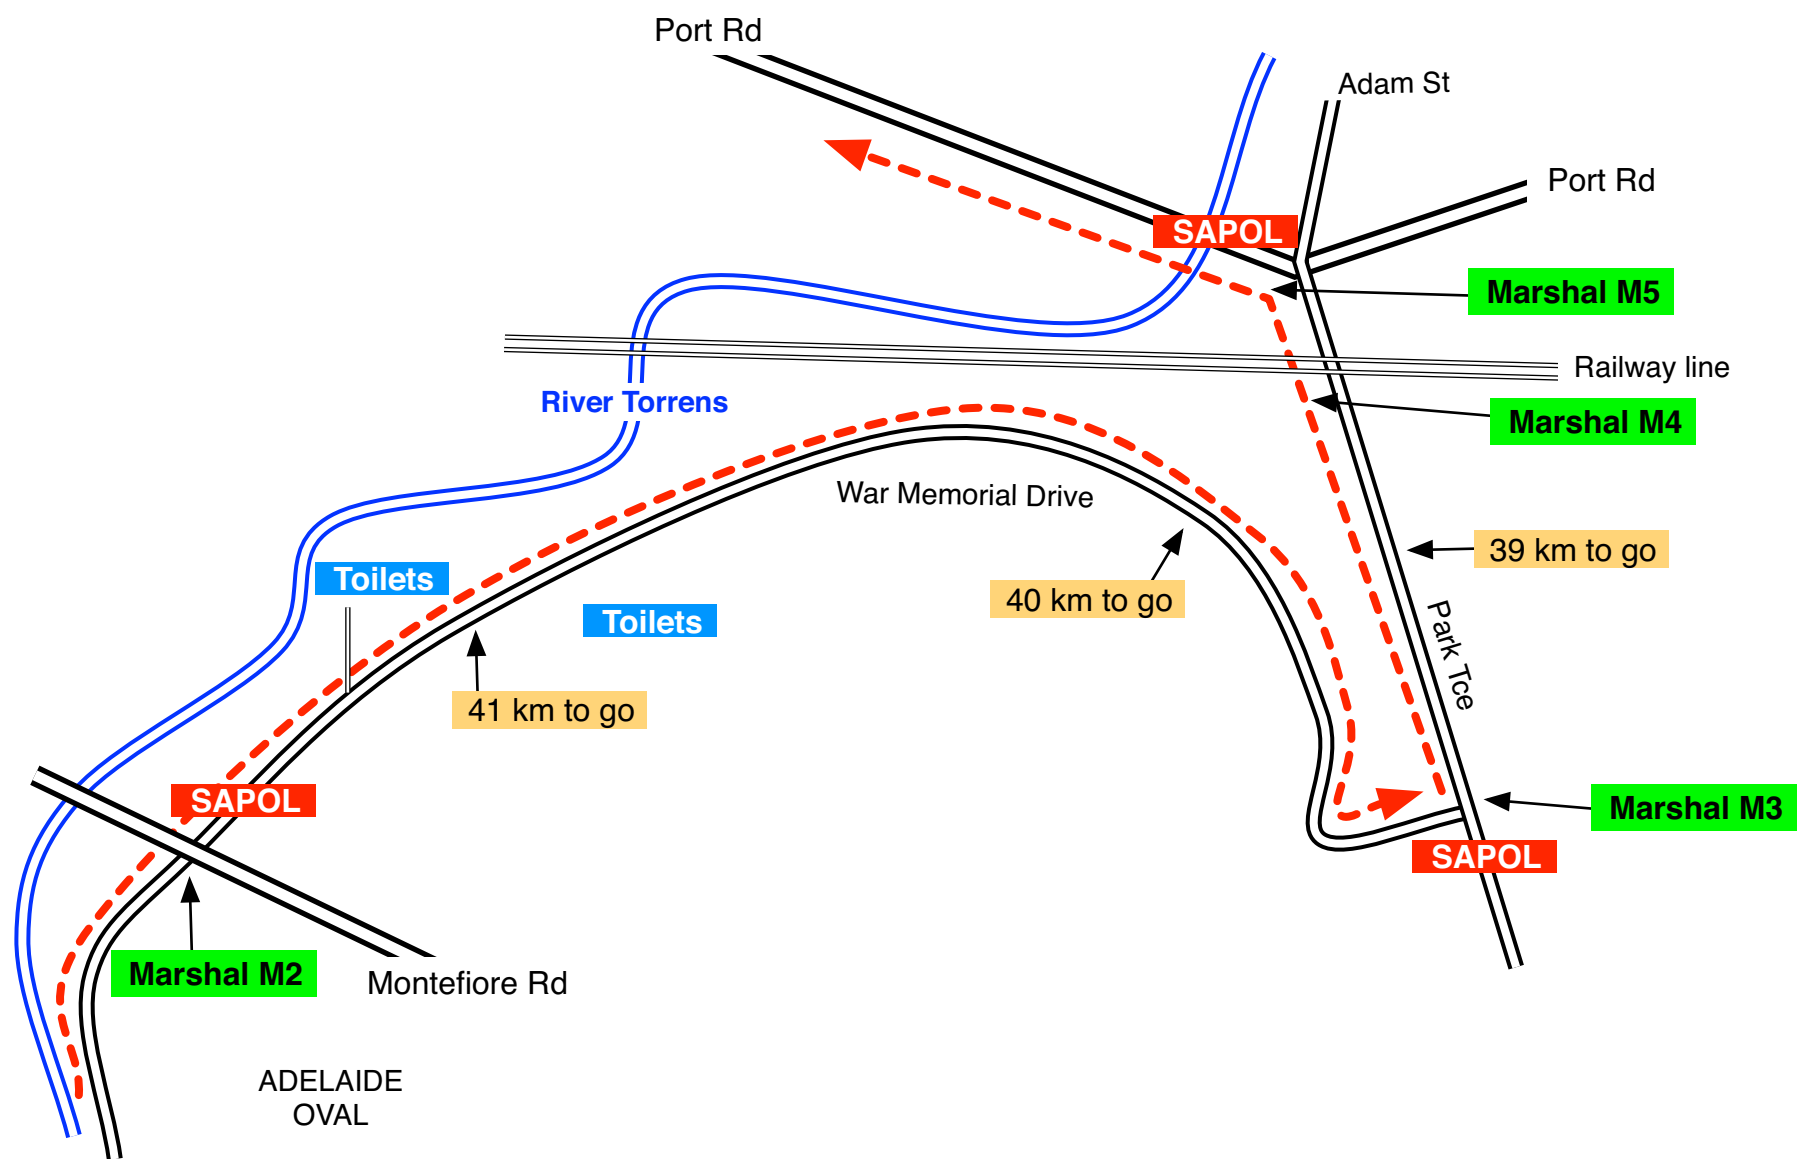

# MAP 1

# MAP 2

# MAP 16

DRINK STATION DS6 - in car park at entry to beach ramp at Henley Sailing Club - cnr Seaview & Burbridge Rds, West Beach